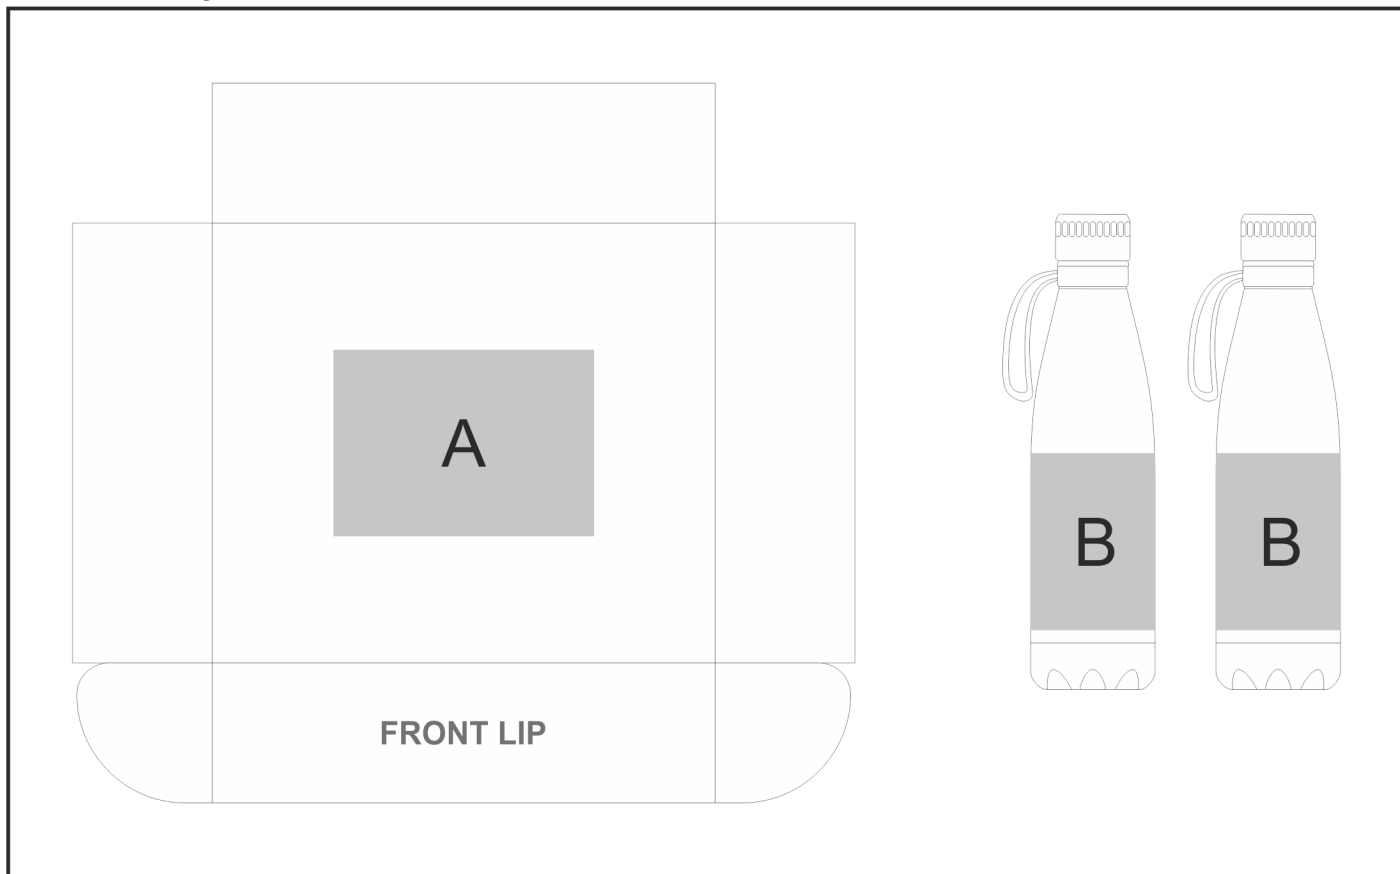

GF-KS-1015-B

Kooshty Tetra Water Bottle Set

Need to know:

- Includes 1-Colour, 1-Position Screen Print on Box **AND** 1-Colour, 1-Position Screen Wrap on **BOTH** Bottles (setup fees apply).

- Laser Colour: Silver

Branding Options:

Position A

1. Screen Print (SB)
1 Colour
Size: 140mm wide x 100mm high

Position B

1. Screen Wrap (SW)
1 Colour
Size: 140mm wide x 70mm high
2. Laser Engraving (LB)
N/A
Size: 30mm wide x 90mm high
3. Digital Print Drinkware (DP-C)
Full Colour
Size: 100mm wide x 80mm high
4. Digital Print Drinkware (DP-D)
Full Colour
Size: 230mm wide x 95mm high